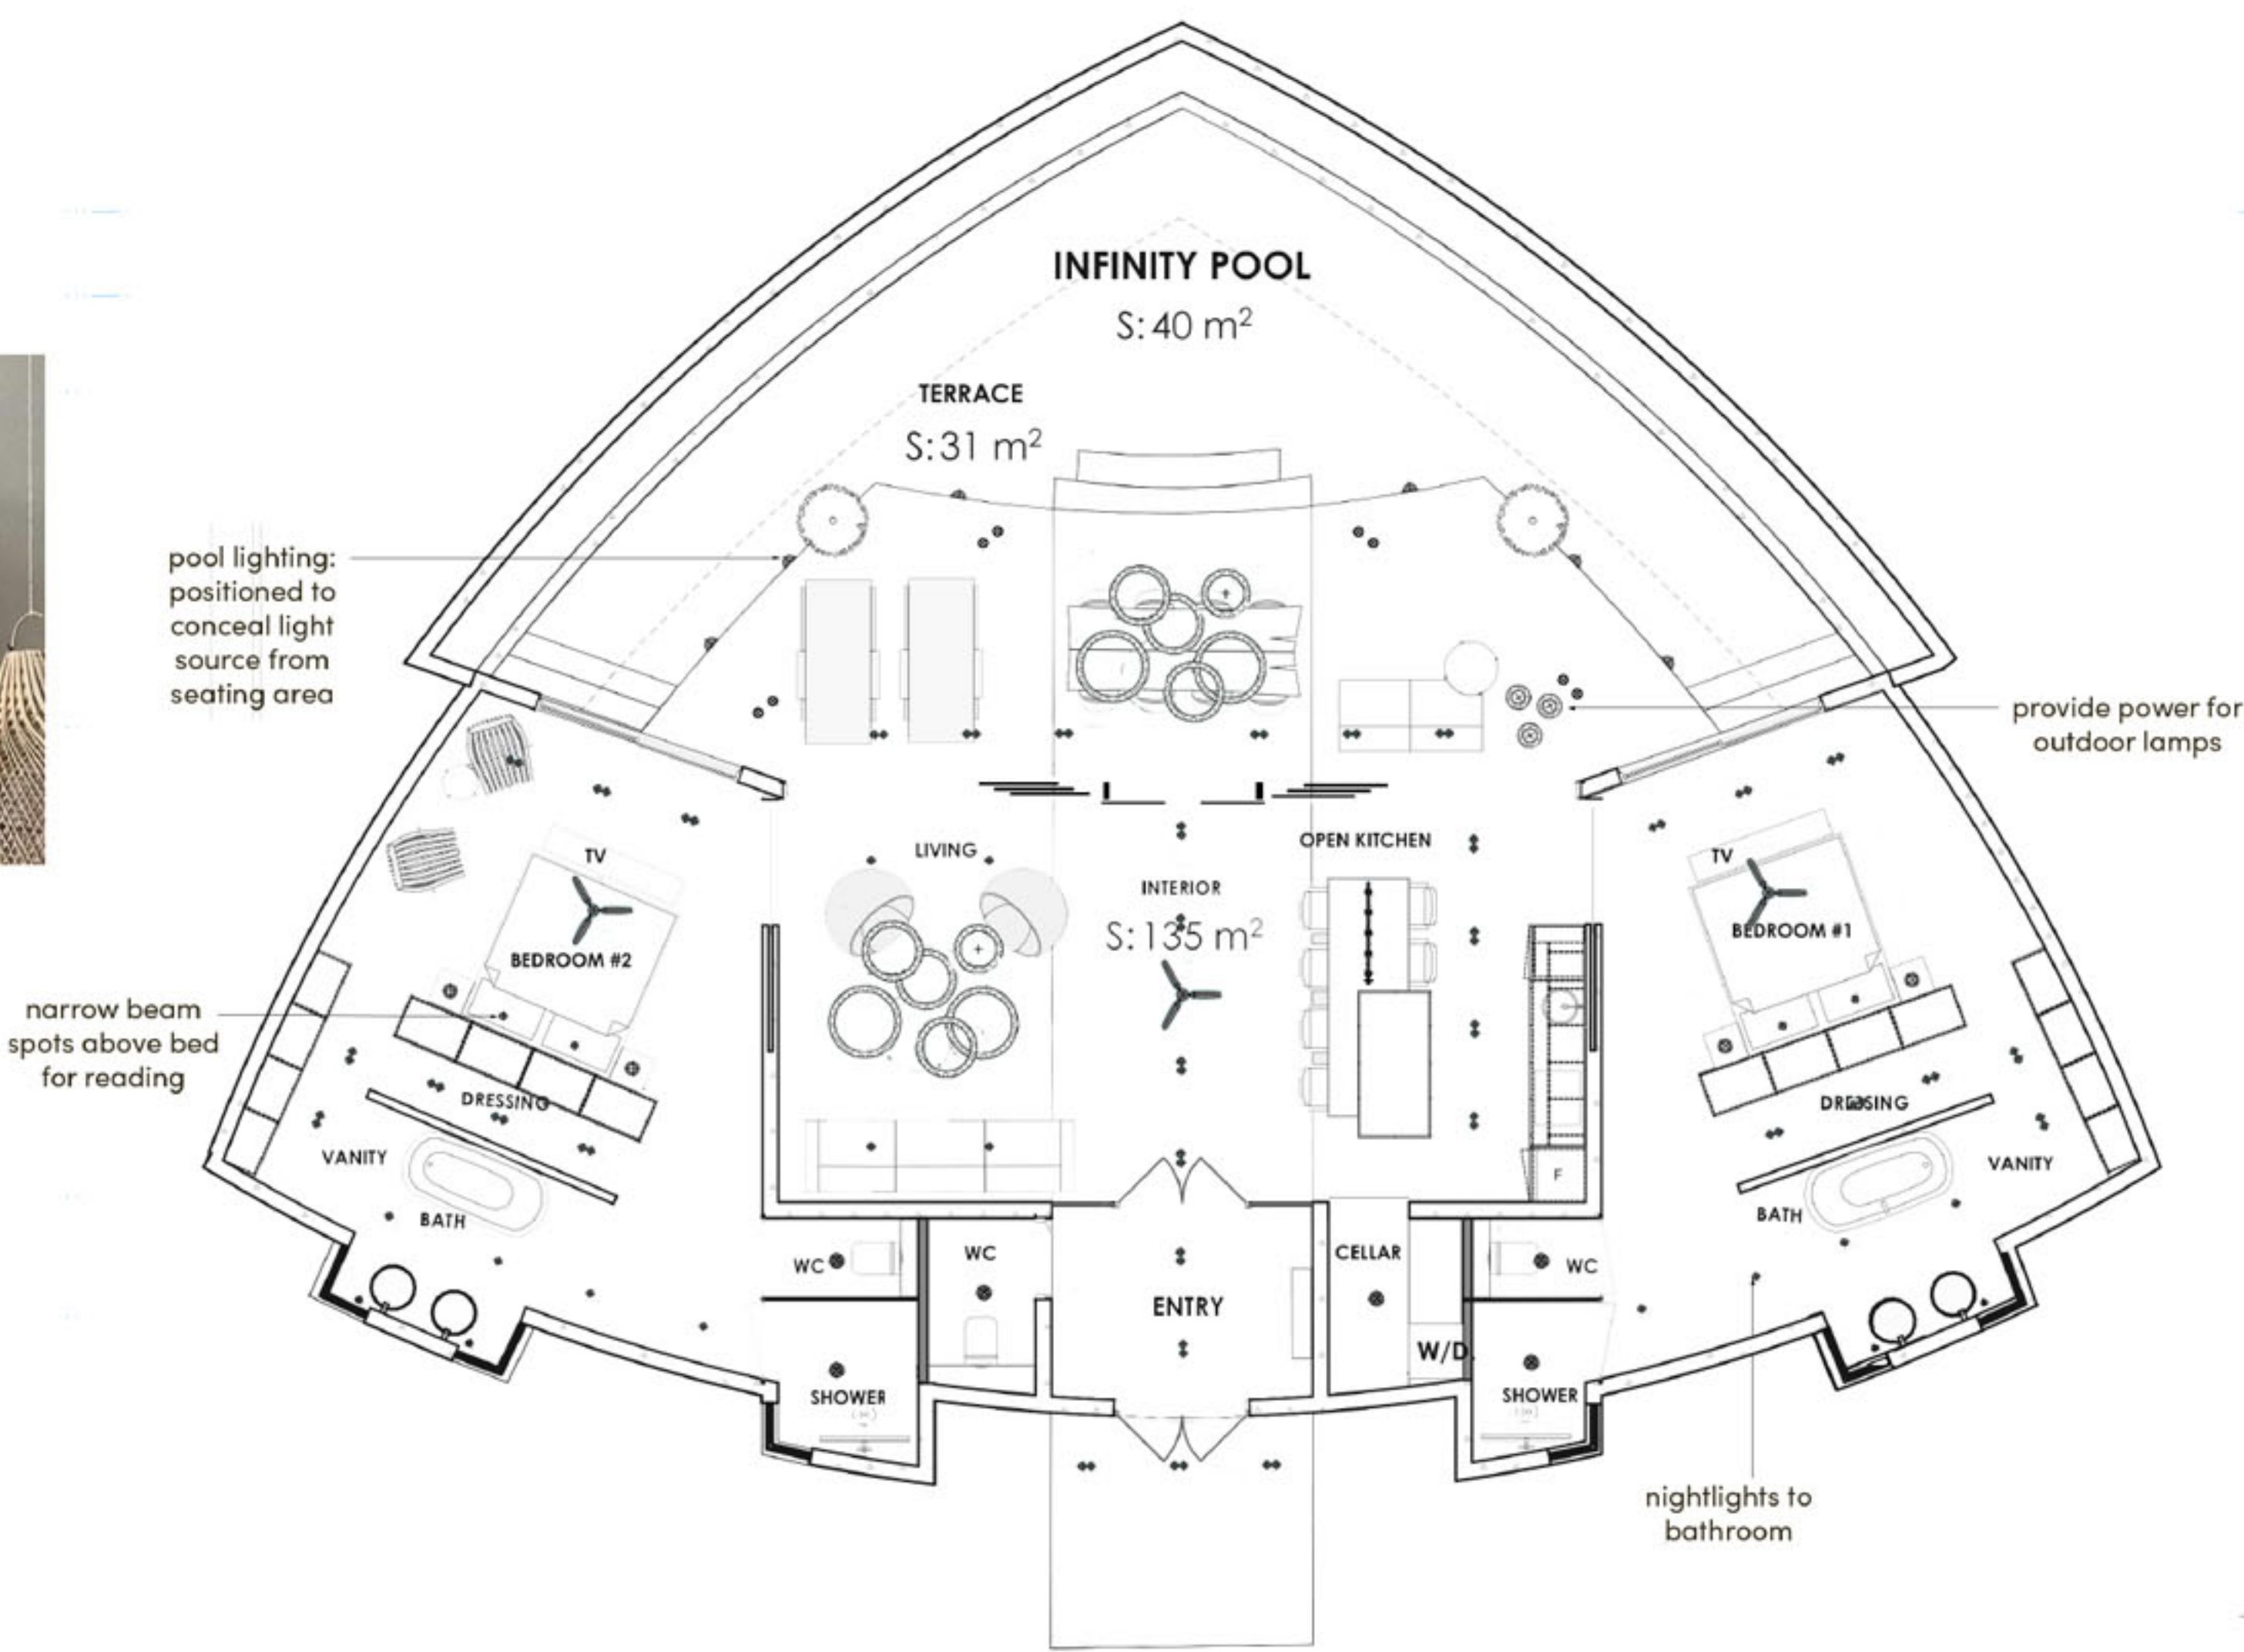

THE PIHA'APAPE ESTATE

General master plan

The topography of the location offers a fresh perspective and a wonderful vista out to the infinite horizon. This is a different outlook to the norm of the white sand beaches, and offers a slightly elevated experience, both in reality and in the mind.

THE PIHA'APAPE ESTATE

Floor Plan

TEAK MARINE FLOORING

LIMESTONE TILES

OUTDOOR FARE TIMBER-LOOK TILE

2 bedroom villa floor plan

THE PIHA'APAPE ESTATE

Reflected Ceiling Plan