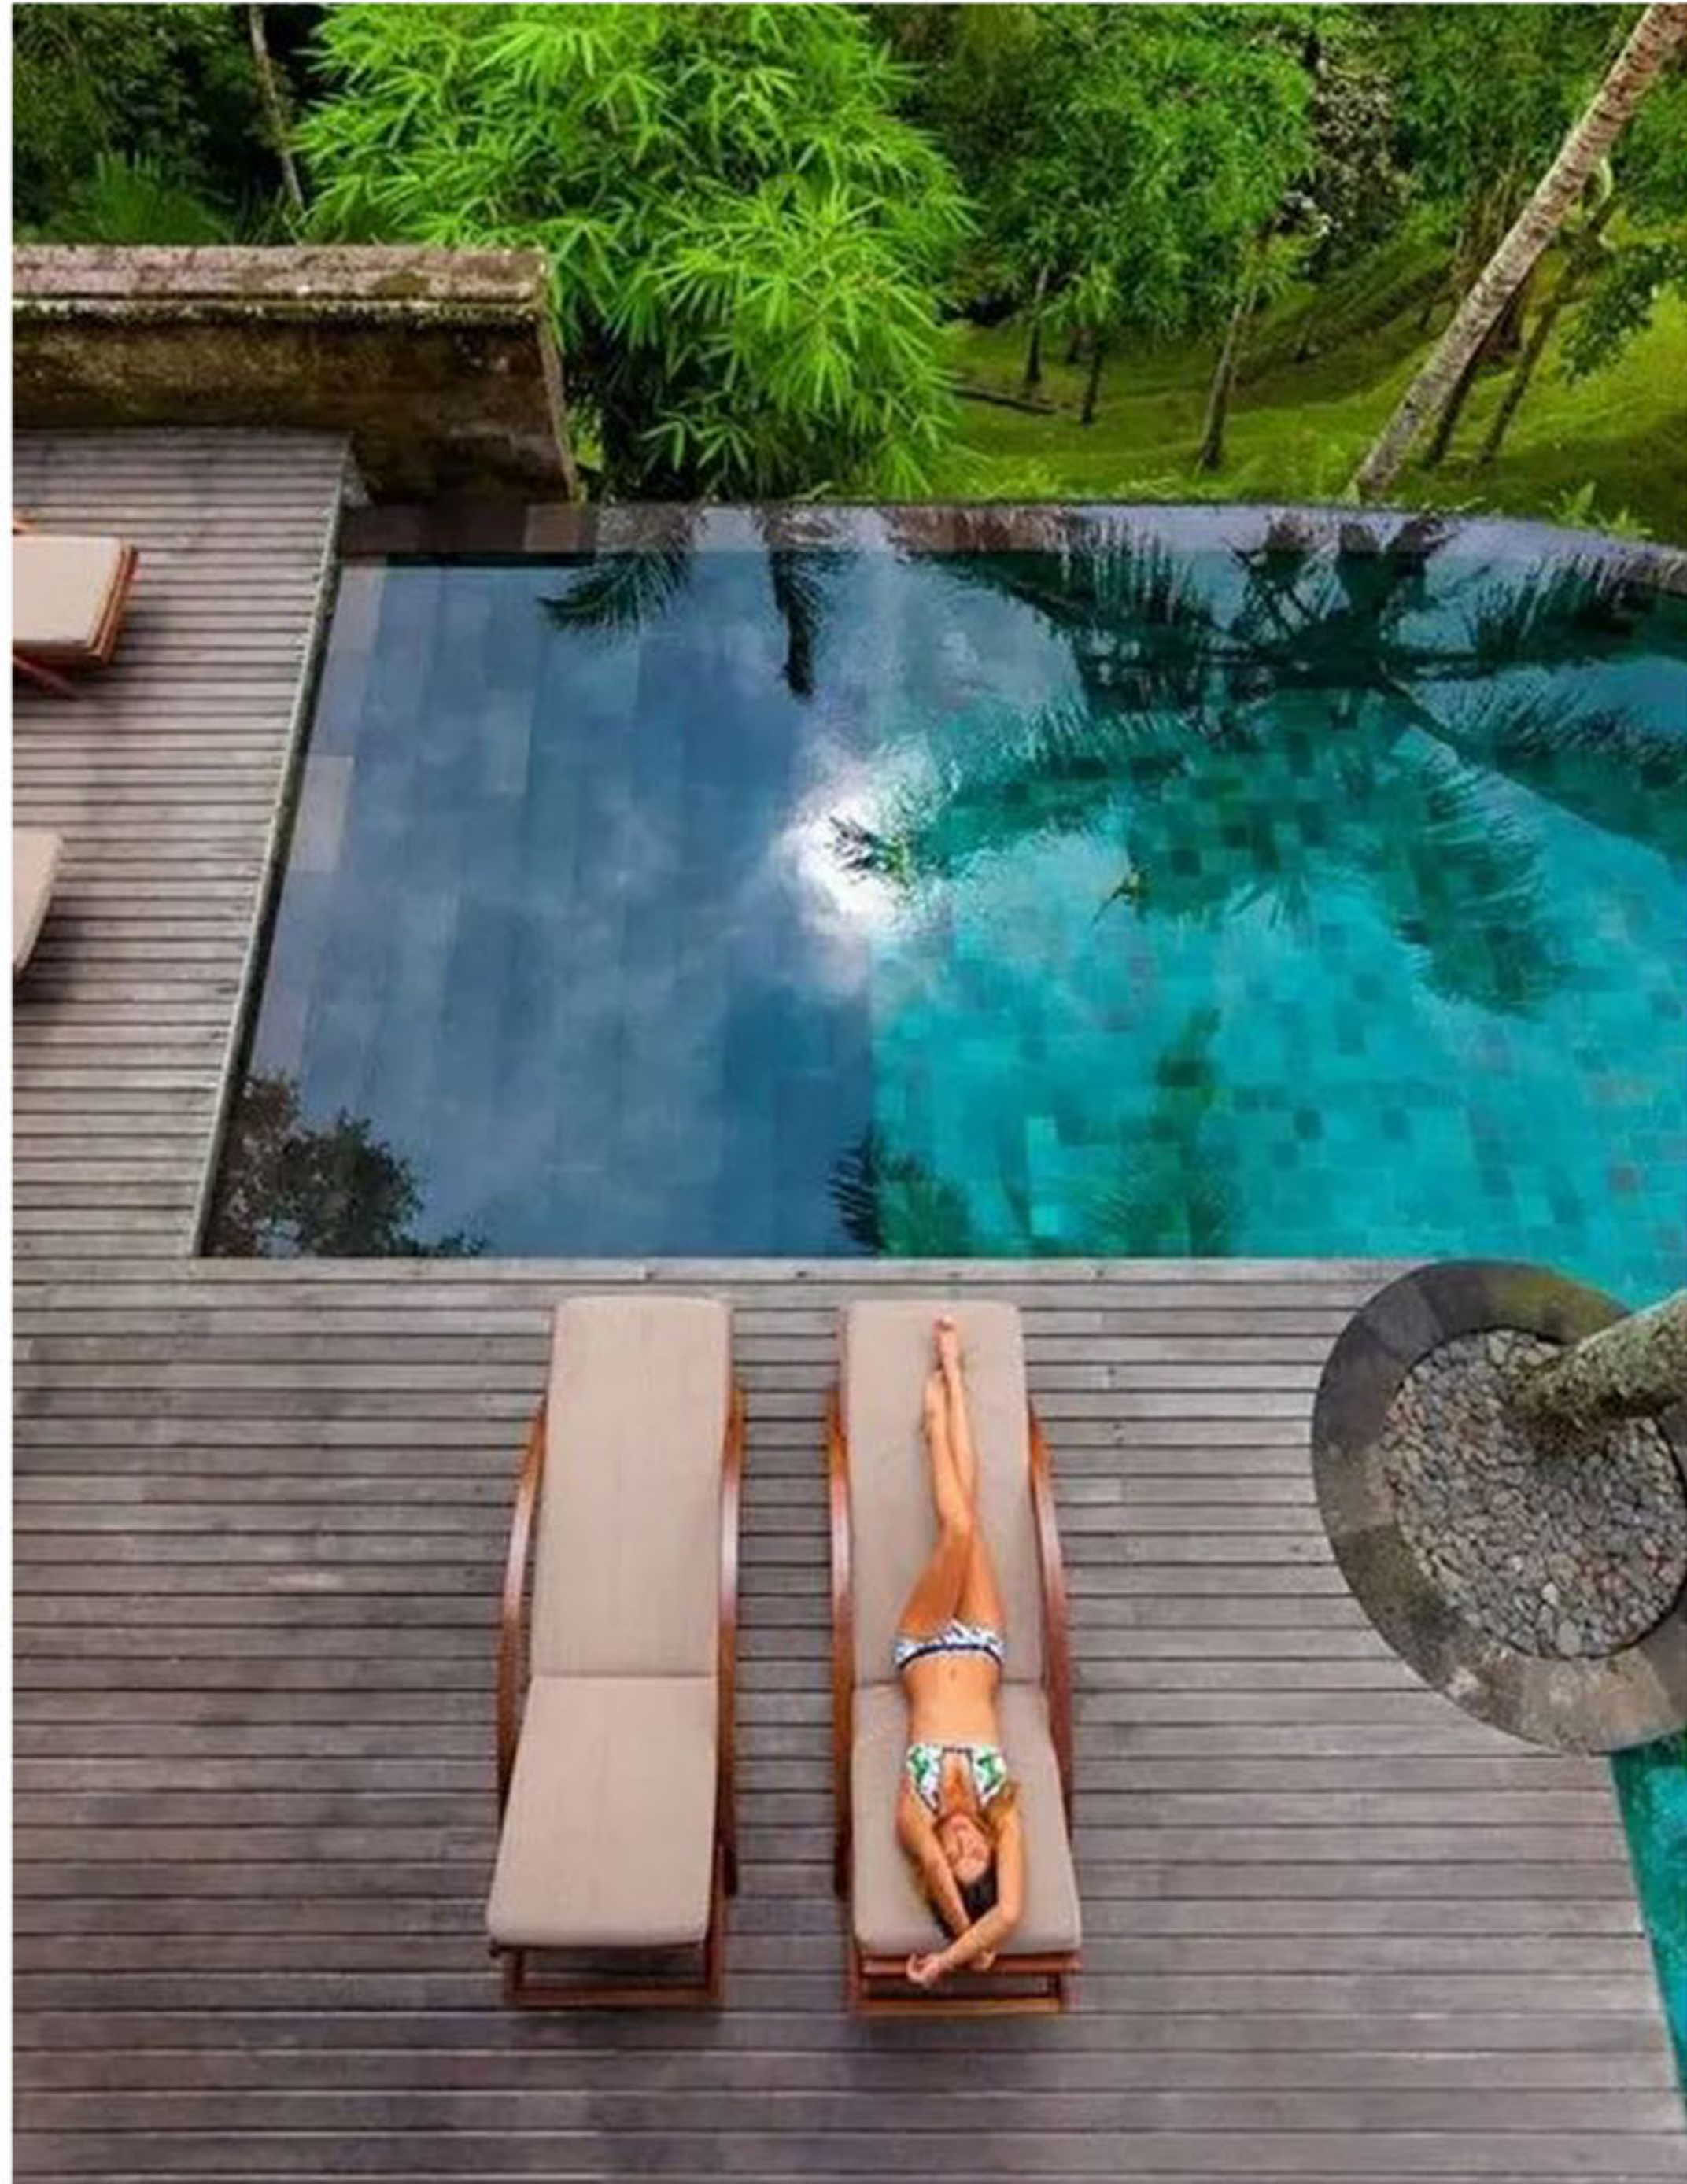

THE PIHA'APAPE ESTATE

A Wellness Sanctuary