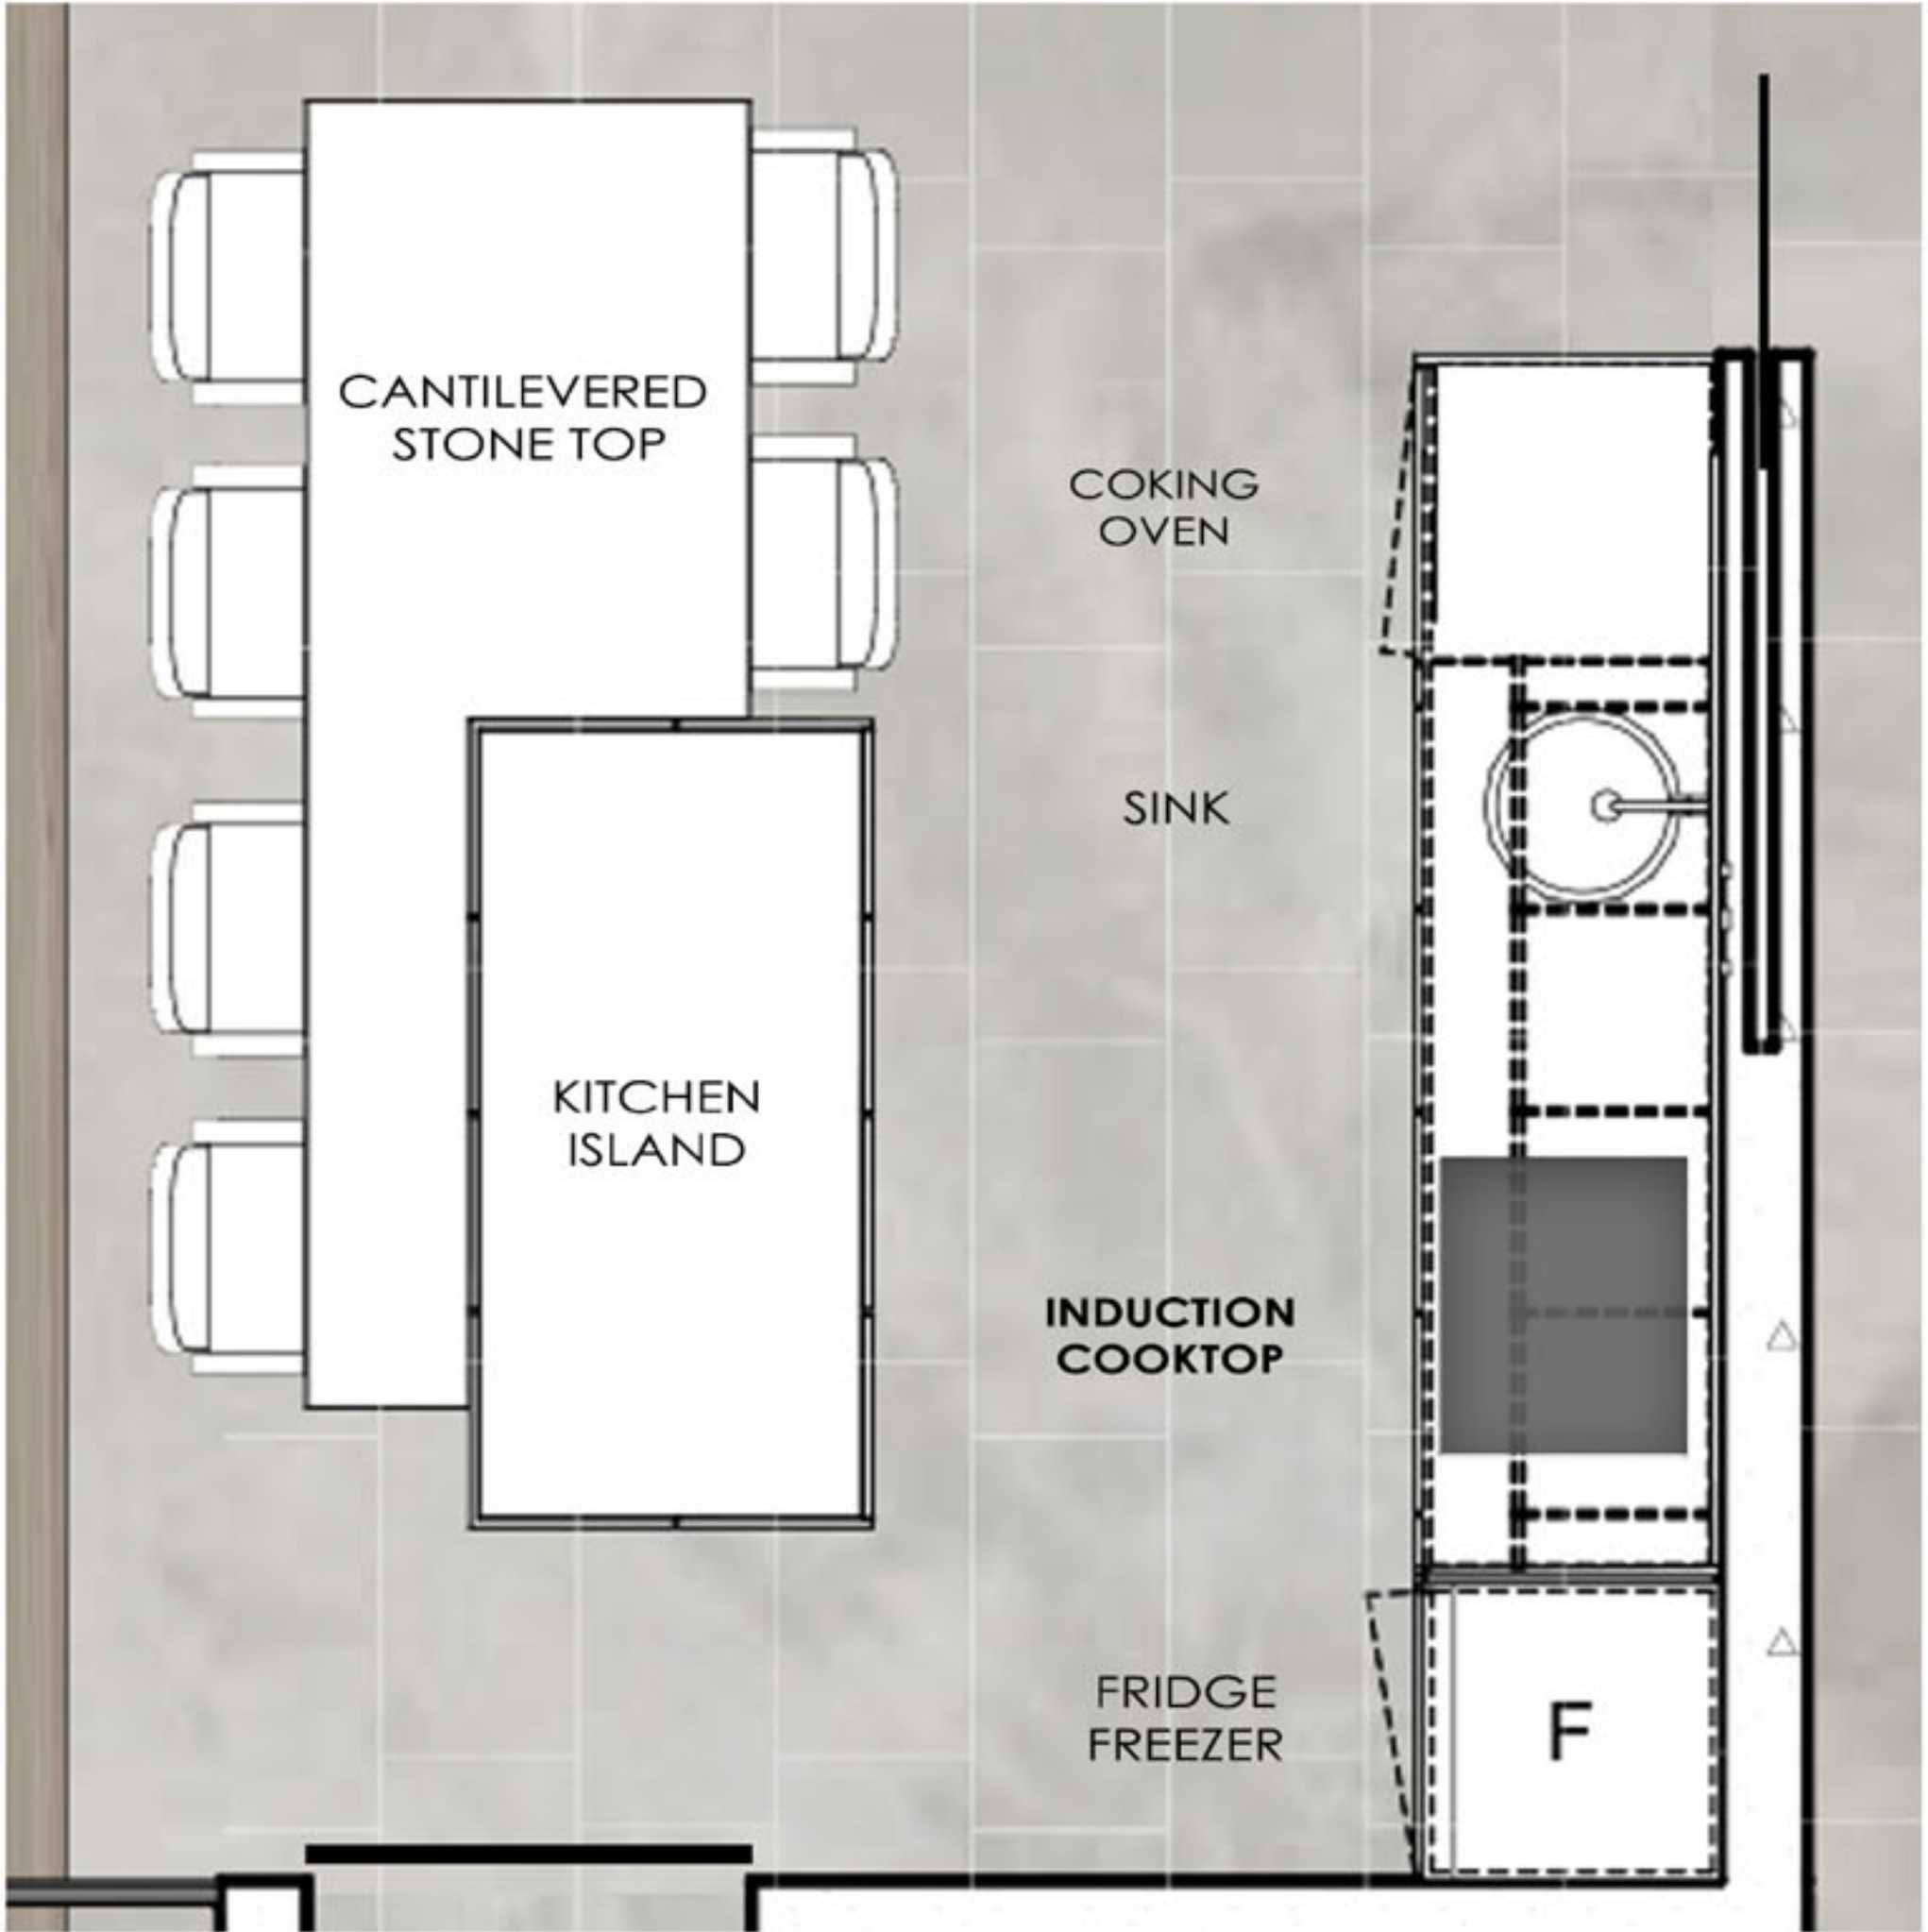

LIMESTONE ON CONTER TOP LIVING ROO

Entry / Lounge
FINISHES

LIMESTONE FLOORING

GRAPHITE TAPWARE

BRECCIA SARDA MARBLE STONE
FOR COUNTERS AND ISLAND
OVERHANG

NATURAL TEAK JOINERY

ROUTERED HANDLES

THE PIHA'APAPE ESTATE

Kitchen / Scullery
PLAN

ELEVATION

THE PIHA'APAPE ESTATE

Lounge, Dining & Kitchen
FURNITURE

KITCHEN
STOOL

DINING CHAIR

DINING TABLE

LIGHT