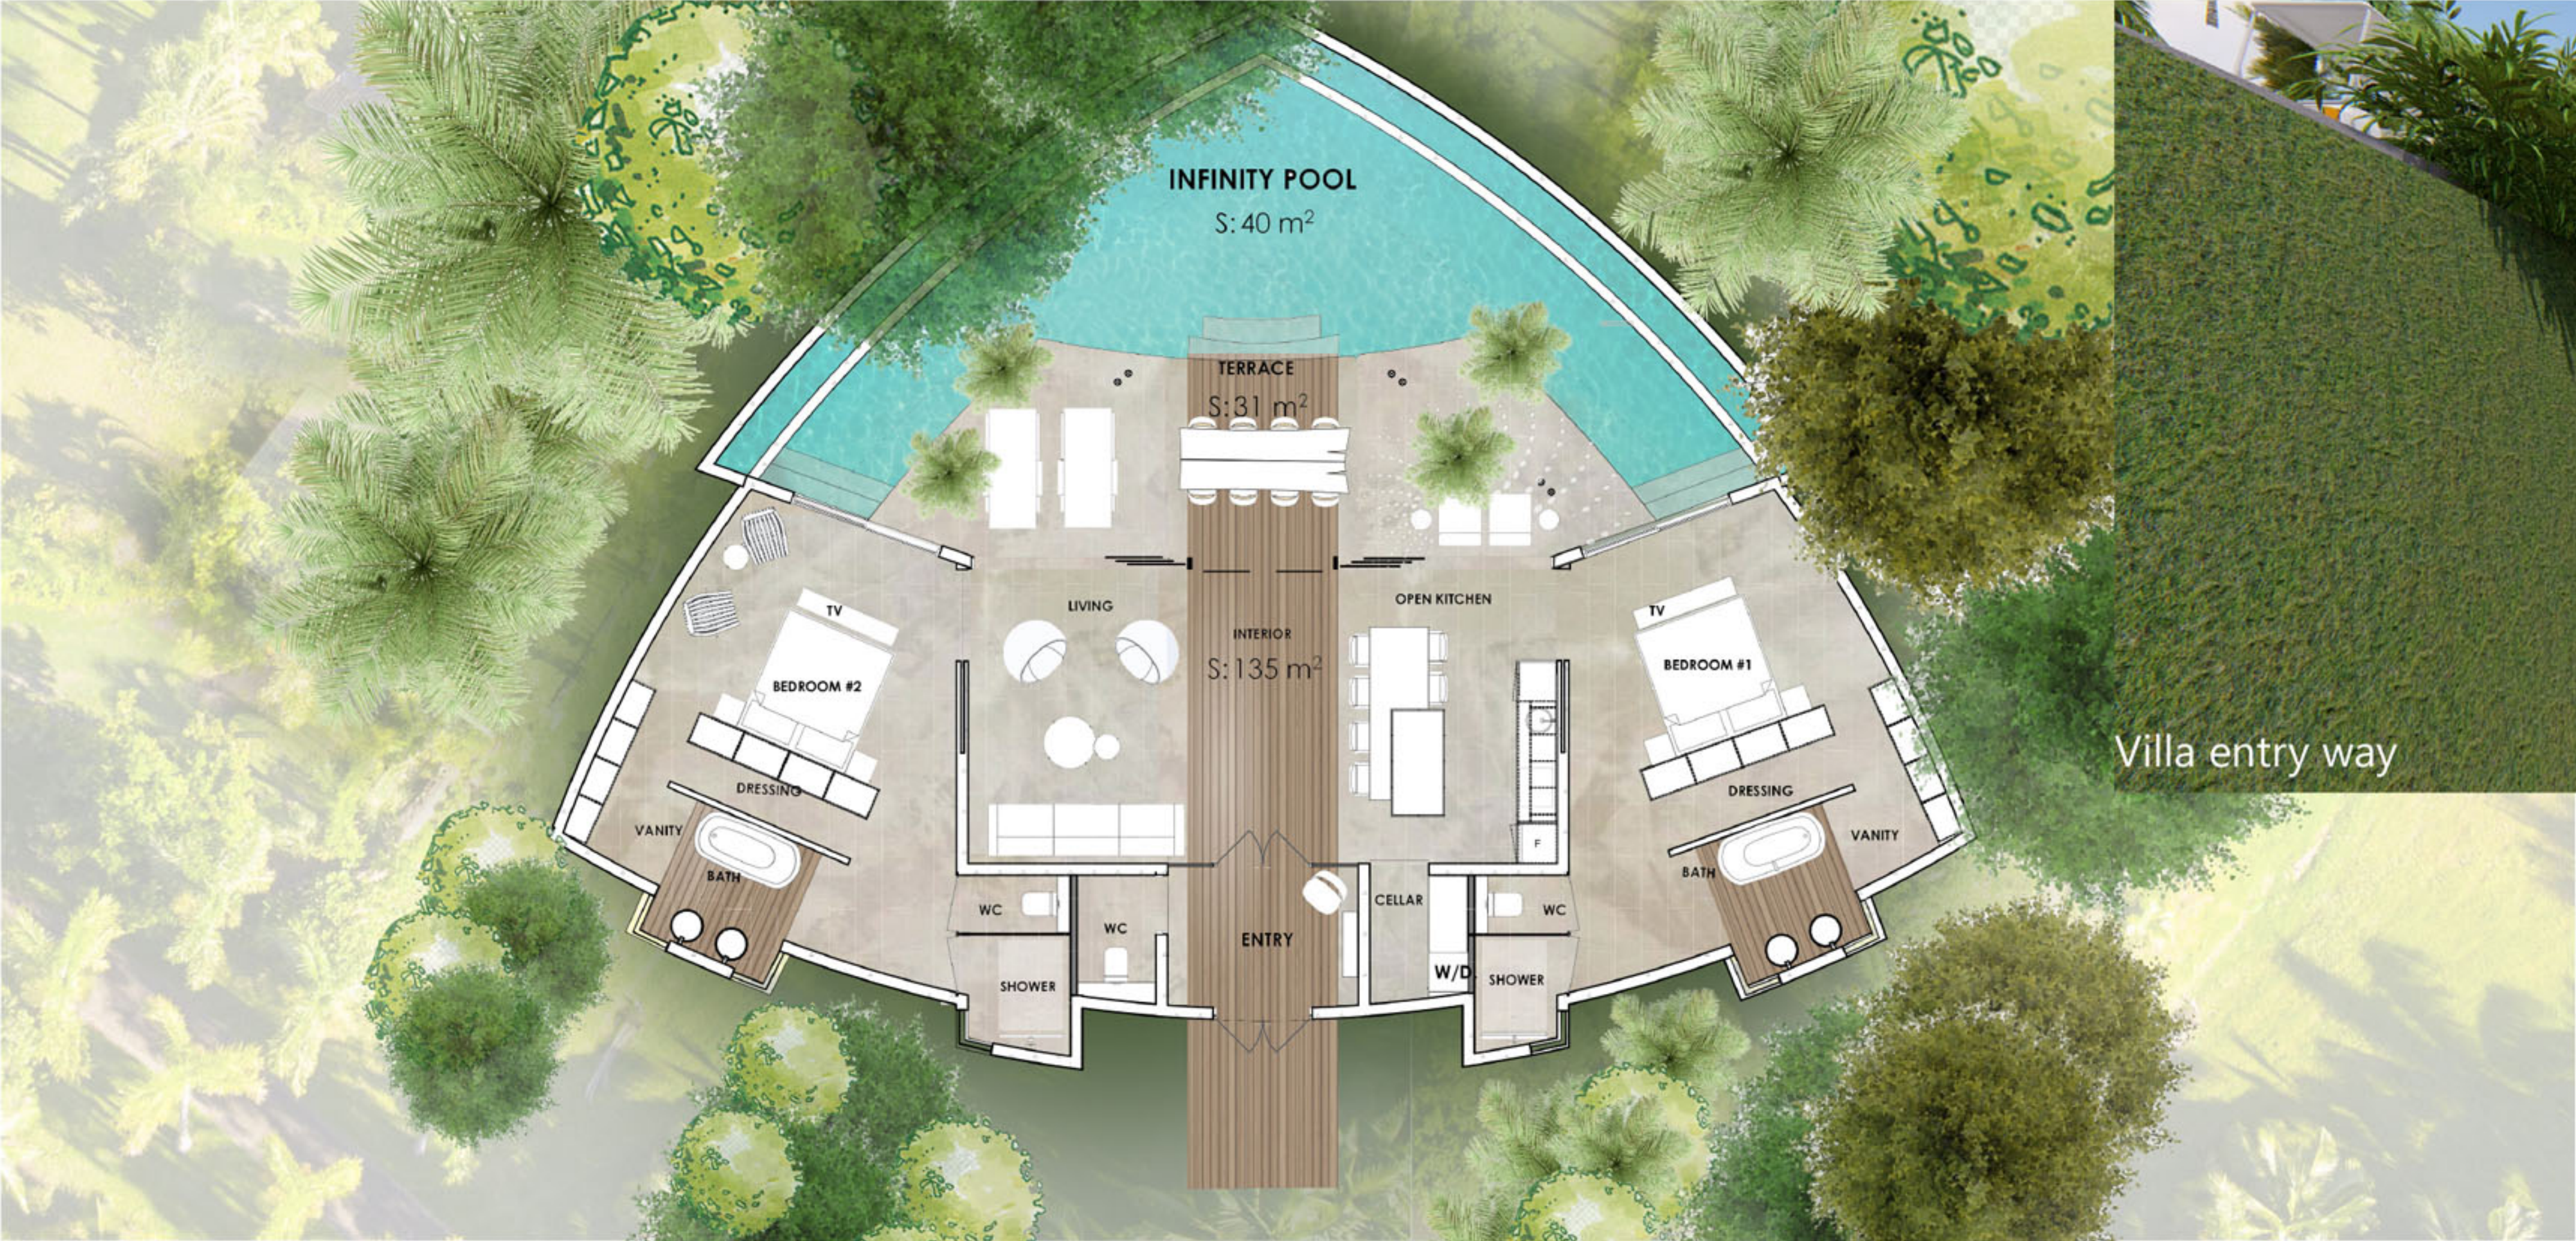

THE PIHA'APAPE ESTATE

Inspiration

Self-sufficiency: An ecological, sustainable, and culturally sensitive community project utilizing the concepts of permaculture, coupled with renewable energy and recycling. A focus on permaculture will not only intrigue the guests and add to the 'harmonious planet' sense, but will also support the land around Piha'apape as a durable production ecosystem.

The conch shell or « Te Pu » in Tahitian language
The site overlooks the historic Matavai Bay where captain James Cook and Captain Samuel Wallis anchored for the first time in the 18th century. It is with the sounds of "Pu shells" that from the top of "One Tree Hill" the Polynesian gathered to look at the encounter of two civilizations. The sound of «Pu» has remained for eternity through the natural beauty of this historical site and his timeless architecture.
The conch was used in at least twenty different island groups as a signaling device favoured for both its portability and volume of sound.

THE PIHA'APAPE ESTATE

General master plan

The topography of the location offers a fresh perspective and a wonderful vista out to the infinite horizon. This is a different outlook to the norm of the white sand beaches, and offers a slightly elevated experience, both in reality and in the mind.

THE PIHA'APAPE ESTATE

Floor Plan

TEAK MARINE FLOORING

LIMESTONE TILES

OUTDOOR FARE TIMBER-LOOK TILE

2 bedroom villa floor plan

THE PIHA'APAPE ESTATE

Reflected Ceiling Plan